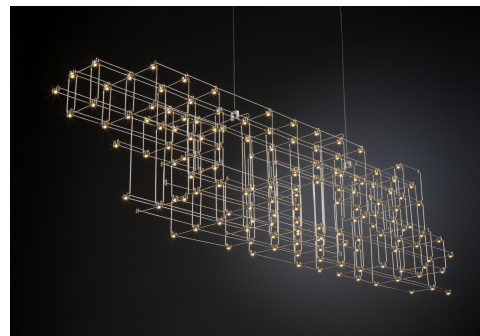

ORION SUSPENSION 120

design by
jan pauwels

year of design
2013

material
nickel

DESCRIPTION

productname: orion suspension 120
colour:
environment: indoor

DIMENSIONS

	cm	inch
length:	120	47.2
width:	30	11.8
height:	30	11.8
diameter:	0	0.0
cables:	200	78.7
canopy:	57x8	

LAMPS INCLUDED

quantity: 120 x 0.2w led

cri led: 95
colourtemp. led: 2700-2800k
lumenoutput led: 1200

TRANSFORMER

type: 1 x driver meanwell 5v - 60w

DIMMING

type: no, remote controlled dimmer is
available as option.