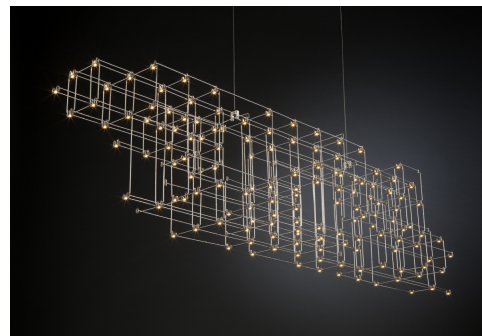

ORION SUSPENSION 120 WITH UPLIGHT

design by  
jan pauwels

year of design  
2013

material  
nickel

**DESCRIPTION**

productname: orion suspension 120 with  
uplight

colour:

environment: indoor

**DIMENSIONS**

	cm	inch
length:	120	47.2
width:	30	11.8
height:	30	11.8
diameter:	0	0.0
cables:	200	78.7
canopy:	57x8	

**LAMPS INCLUDED**

quantity: 120 x 0.2w led + 26 x 0.2w uplight

cri led: 95

colourtemp. led: 2700-2800k

lumenoutput led: 1460

**TRANSFORMER**

type: 1 x driver meanwell 5v - 60w

**DIMMING**

type: no, remote controlled dimmer is  
available as option.

**WEIGHT**

		size of box (cm)
nett:	10.00	125x35x49
gross:	16.00	