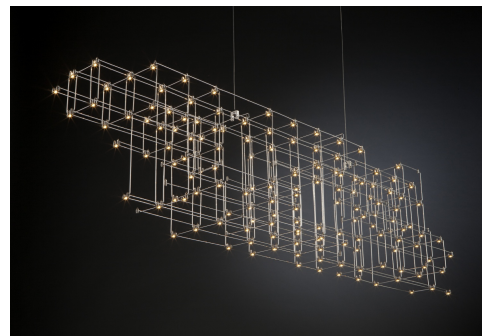

ORION SUSPENSION 170

design by
jan pauwels

year of design
2013

material
nickel

DESCRIPTION

productname: orion suspension 170
colour:
environment: indoor

DIMENSIONS

	cm	inch
length:	170	66.9
width:	30	11.8
height:	30	11.8
diameter:	0	0.0
cables:	200	78.7
canopy:	57x8	

LAMPS INCLUDED

quantity: 148 x 0.2w led

cri led: 95
colourtemp. led: 2700-2800k
lumenoutput led: 1480

TRANSFORMER

type: 1 x driver meanwell 5v - 60w

DIMMING

type: no, remote controlled dimmer is
available as option.