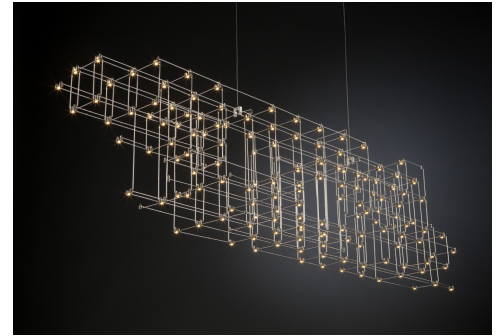

ORION SUSPENSION 170

design by
jan pauwels

year of design
2013

material
nickel

DESCRIPTION

productname: orion suspension 170
colour:
environment: indoor

DIMENSIONS

	cm	inch
length:	170	66.9
width:	30	11.8
height:	30	11.8
diameter:	0	0.0
cables:	200	78.7
canopy:	57x8	

LAMPS INCLUDED

quantity: 148 x 0.2w led

cri led: 95
colourtemp. led: 2700-2800k
lumenoutput led: 1480

TRANSFORMER

type: 1 x driver meanwell 5v - 60w

DIMMING

type: no, remote controlled dimmer is
available as option.