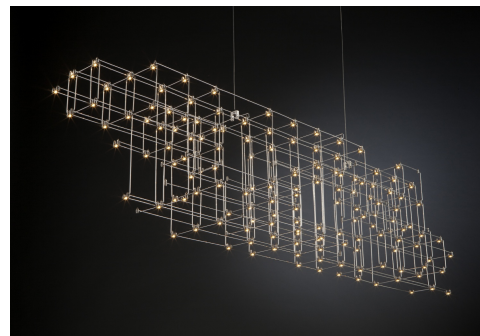

ORION SUSPENSION 170 WITH UPLIGHT

design by  
jan pauwels

year of design  
2013

material  
nickel

**DESCRIPTION**

productname: orion suspension 170 with  
uplight

colour:

environment: indoor

**DIMENSIONS**

	cm	inch
length:	170	66.9
width:	30	11.8
height:	30	11.8
diameter:	0	0.0
cables:	200	78.7
canopy:	57x8	

**LAMPS INCLUDED**

quantity: 148 x 0.2w led + 40 x 0.2w led  
uplight

cri led: 95

colourtemp. led: 2700-2800k

lumenoutput led: 1880

**TRANSFORMER**

type: 1 x driver meanwell 5v - 60w

**DIMMING**

type: no, remote controlled dimmer is  
available as option.

**WEIGHT**

		size of box (cm)
nett:	11.00	176x35x49
gross:	20.00	