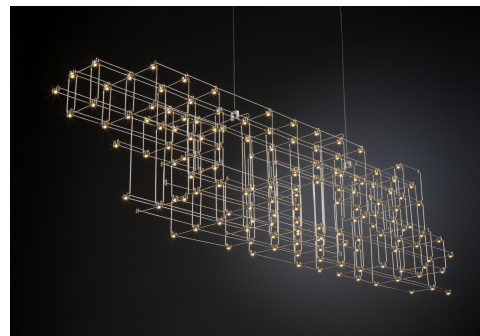

ORION SUSPENSION 170 WITH UPLIGHT

design by
jan pauwels

year of design
2013

material
nickel

DESCRIPTION

productname: orion suspension 170 with
uplight

colour:

environment: indoor

DIMENSIONS

	cm	inch
length:	170	66.9
width:	30	11.8
height:	30	11.8
diameter:	0	0.0
cables:	200	78.7
canopy:	57x8	

LAMPS INCLUDED

quantity: 148 x 0.2w led + 40 x 0.2w led
uplight

cri led: 95

colourtemp. led: 2700-2800k

lumenoutput led: 1880

TRANSFORMER

type: 1 x driver meanwell 5v - 60w

DIMMING

type: no, remote controlled dimmer is
available as option.

WEIGHT

		size of box (cm)
nett:	11.00	176x35x49
gross:	20.00	

CLASSIFICATIONS