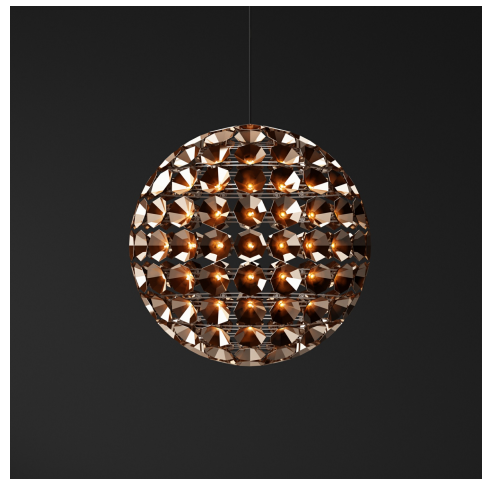

**ELAINE 60**

design by  
daniel becker

year of design  
2014

material  
stainless steel with aluminium

**DESCRIPTION**

productname: elaine 60  
colour: aluminium or copper  
environment: indoor

**DIMENSIONS**

	cm	inch
length:	0	0.0
width:	0	0.0
height:	0	0.0
diameter:	60	23.6
cables:	240	94.5
canopy:	20.5	

**LAMPS INCLUDED**

quantity: 125 x 0.2w led

cri led: 95  
colourtemp. led: 2700-2800k  
lumenoutput led: 1250