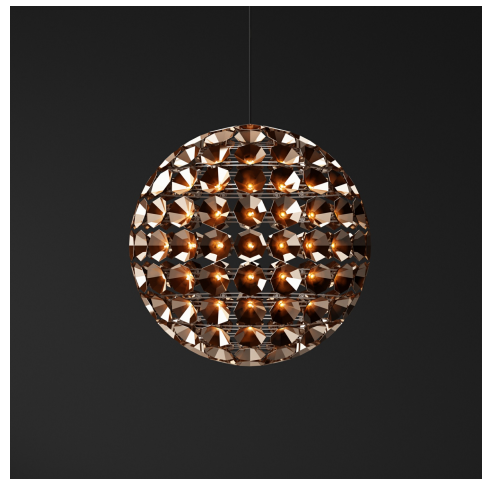

**ELAINE 140**

design by  
daniel becker

year of design  
2014

material  
stainless steel with aluminium

**DESCRIPTION**

productname: elaine 140  
colour: aluminium or copper  
environment: indoor

**DIMENSIONS**

	cm	inch
length:	140	55.1
width:	50	19.7
height:	50	19.7
diameter:	0	0.0
cables:	240	94.5
canopy:	20.5	

**LAMPS INCLUDED**

quantity: 180 x 0.2w led

cri led: 95  
colourtemp. led: 2700-2800k  
lumenoutput led: 1800