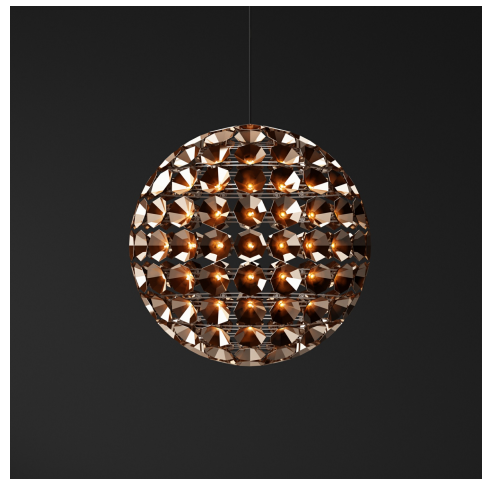

ELAINE 140

design by
daniel becker

year of design
2014

material
stainless steel with aluminium

DESCRIPTION

productname: elaine 140
colour: aluminium or copper
environment: indoor

DIMENSIONS

	cm	inch
length:	140	55.1
width:	50	19.7
height:	50	19.7
diameter:	0	0.0
cables:	240	94.5
canopy:	20.5	

LAMPS INCLUDED

quantity: 180 x 0.2w led

cri led: 95
colourtemp. led: 2700-2800k
lumenoutput led: 1800

TRANSFORMER

type: 1 x meanwell 5v - 60w

DIMMING

type: no, remote controlled dimmer is
available as option.