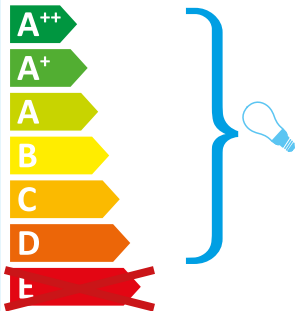

QUASAR

H O L L A N D

Quartet

This luminaire is compatible with bulbs of the energy classes:

874/2012