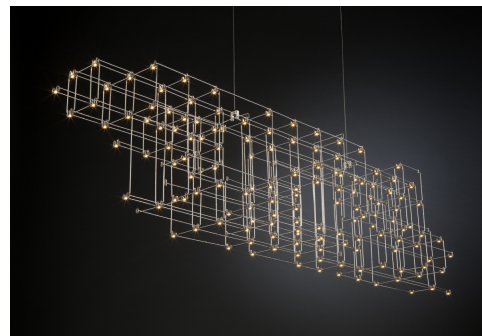

ORION SUSPENSION 120

design by
jan pauwels

year of design
2013

material
nickel

DESCRIPTION

productname: orion suspension 120
colour:
environment: indoor

DIMENSIONS

	cm	inch
length:	120	47.2
width:	30	11.8
height:	30	11.8
diameter:	0	0.0
cables:	200	78.7
canopy:	57x8	

LAMPS INCLUDED

quantity: 120 x 0.2w led

cri led: 95
colourtemp. led: 2700-2800k
lumenoutput led: 1200

TRANSFORMER

type: 1 x driver meanwell 5v - 60w

DIMMING

type: no, remote controlled dimmer is
available as option.