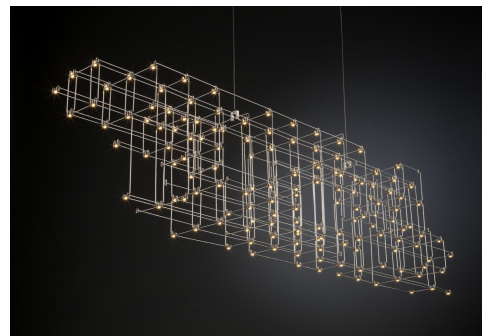

ORION SUSPENSION 120 WITH UPLIGHT

design by
jan pauwels

year of design
2013

material
nickel

DESCRIPTION

productname: orion suspension 120 with
uplight

colour:

environment: indoor

DIMENSIONS

	cm	inch
length:	120	47.2
width:	30	11.8
height:	30	11.8
diameter:	0	0.0
cables:	200	78.7
canopy:	47x8	18,5x8

LAMPS INCLUDED

quantity: 120 x 0.2w led + 26 x 0.2w uplight

cri led: 95

colourtemp. led: 2700-2800k

lumenoutput led: 1460

TRANSFORMER

type: 1 x driver meanwell 5v - 60w

DIMMING

type: no, remote controlled dimmer is
available as option.

WEIGHT

		size of box (cm)
nett:	10.00	125x35x49
gross:	16.00	

CLASSIFICATIONS