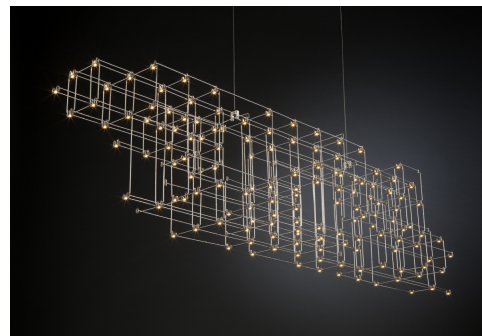

ORION SUSPENSION 170 WITH UPLIGHT

design by
jan pauwels

year of design
2013

material
nickel

DESCRIPTION

productname: orion suspension 170 with
uplight

colour:

environment: indoor

DIMENSIONS

	cm	inch
length:	170	66.9
width:	30	11.8
height:	30	11.8
diameter:	0	0.0
cables:	200	78.7
canopy:	57x8	

LAMPS INCLUDED

quantity: 148 x 0.2w led + 40 x 0.2w led
uplight

cri led: 95

colourtemp. led: 2700-2800k

lumenoutput led: 1880

TRANSFORMER

type: 1 x driver meanwell 5v - 60w

DIMMING

type: no, remote controlled dimmer is
available as option.

WEIGHT

		size of box (cm)
nett:	11.00	176x35x49
gross:	20.00	

CLASSIFICATIONS