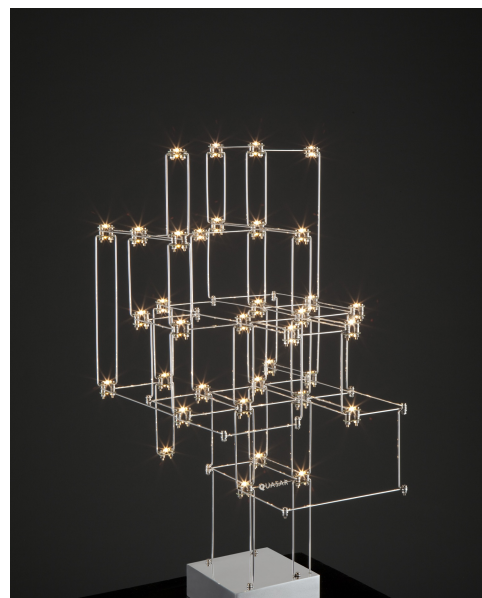

ORION TABLELAMP

design by

jan pauwels

year of design

2013

material

nickel, brass, copper or black brass

DESCRIPTION

productname: orion tablelamp

colour:

environment: indoor

DIMENSIONS

cm

inch

length: 30 11.8

width: 30 11.8

height: 60 0.0

diameter: 0 0.0

cables: 0 0.0

canopy:

LAMPS INCLUDED

quantity: 70 x 0.2w led

cri led: 95

colourtemp. led: 2700-2800k

lumenoutput led: 1460 lm

TRANSFORMER

type: 1 x driver meanwell 5v - 40w

DIMMING

type: integrated with remote control

WEIGHT

size of box (cm)

nett: 3.00 40x35x70