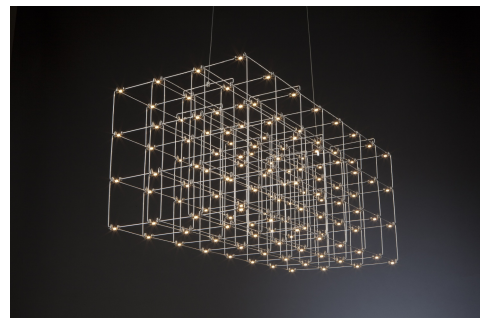

COSMOS SQUARE SQUARE SUSPENSION DOUBLE

design by
jan pauwels

year of design
2017

material
nickel

DESCRIPTION

productname: cosmos square square
suspension double
colour: nickel
environment: indoor

DIMENSIONS

	cm	inch
length:	87	35.5
width:	39	15.6
height:	25	9.8
diameter:	0	0.0
cables:	200	78.7
canopy:	60 x 15	23,6 x 5,1

LAMPS INCLUDED

quantity: 96 x 12v/0,6w led

cri led: >90
colourtemp. led: 2700k
lumenoutput led: 2880

TRANSFORMER

type: scpower kvf-12060-tdw

DIMMING

type: leading and trailing edge

WEIGHT

		size of box (cm)
nett:	4.00	107x49x46
gross:	15.00	

CLASSIFICATIONS

ul no
ip 20 yes