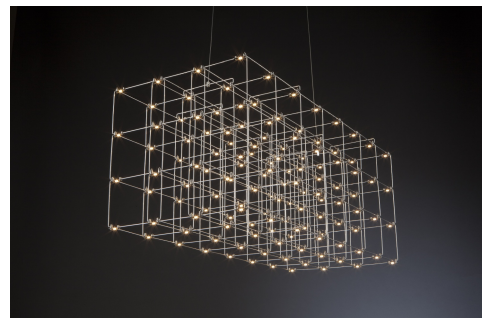

COSMOS SQUARE SQUARE SUSPENSION TRIPLE

design by  
jan pauwels

year of design  
2017

material  
nickel

DESCRIPTION

productname: cosmos square square  
suspension triple  
colour: nickel  
environment: indoor

DIMENSIONS

	cm	inch
length:	87	35.5
width:	39	15.6
height:	37	14.7
diameter:	0	0.0
cables:	200	78.7
canopy:	60 x 15	23,6 x 5,1

LAMPS INCLUDED

quantity: 128 x 12v/0,6w led

cri led: >90  
colourtemp. led: 2700k  
lumenoutput led: 3840

TRANSFORMER

type: scpower kvf-120100-tdw

DIMMING

type: leading and trailing edge

WEIGHT

		size of box (cm)
nett:	4.50	107x49x46
gross:	15.50	

CLASSIFICATIONS

ul no  
ip 20 yes