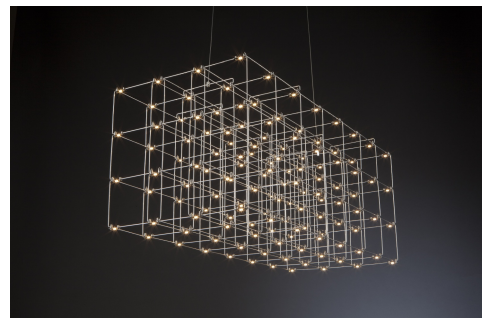

COSMOS SQUARE SQUARE SUSPENSION 100

design by
jan pauwels

year of design
2017

material
nickel

DESCRIPTION

productname: cosmos square square
suspension 100
colour: nickel
environment: indoor

DIMENSIONS

	cm	inch
length:	100	39.3
width:	100	39.3
height:	85	33.4
diameter:	0	0.0
cables:	200	78.7
canopy:		

LAMPS INCLUDED

quantity: 548 x 12v/0,6w led

cri led: >90
colourtemp. led: 2700k
lumenoutput led: 16440

TRANSFORMER

type: 2 x scpower kvf-12200-tdw

DIMMING

type: leading and trailing edge

WEIGHT