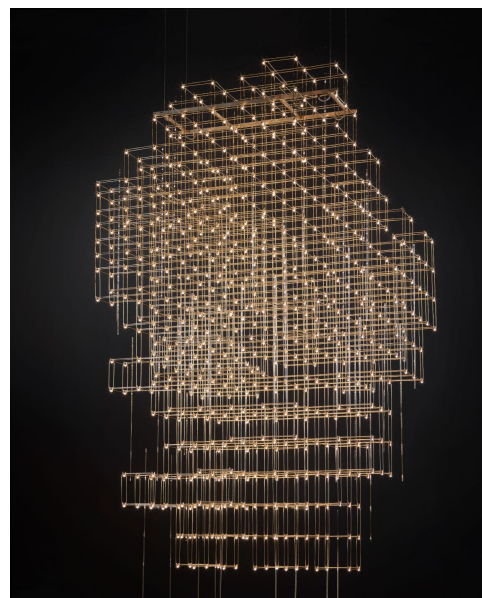

POLLUX POLLUX SUSPENSION

design by
jan pauwels

year of design
2019

material
nickel, brass, copper or black brass

DESCRIPTION

productname: pollux pollux suspension
colour: nickel, brass, copper or black
brass
environment: indoor

DIMENSIONS

	cm	inch
length:	205	80.7
width:	105	41.3
height:	187	73.6
diameter:	0	0.0
cables:	200	78.7
canopy:		

LAMPS INCLUDED

quantity: 1500x ledboard 12v/0,6w 2800k

cri led: 90+
colourtemp. led: 2800
lumenoutput led: 45000