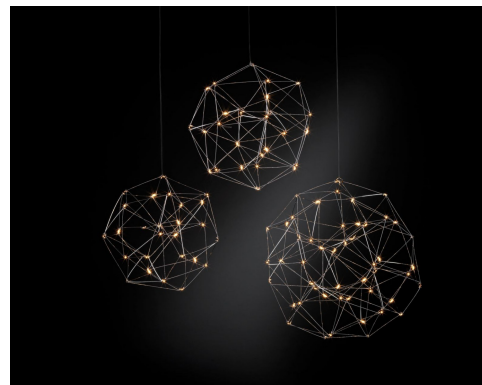

COSMOS GLOBE COSMOS GLOBE 80

design by
jan pauwels

year of design
2017

material
nickel, brass, copper or black brass

DESCRIPTION

productname: cosmos globe cosmos globe 80
colour: nickel
environment: indoor

DIMENSIONS

	cm	inch
length:	0	0.0
width:	0	0.0
height:	0	0.0
diameter:	80	31.5
cables:	200	78.7
canopy:	d.20cm	d.7,9

LAMPS INCLUDED

quantity: 47 x led 12v/0,6w 2800k

cri led: >90
colourtemp. led: 2700k
lumenoutput led: 1410