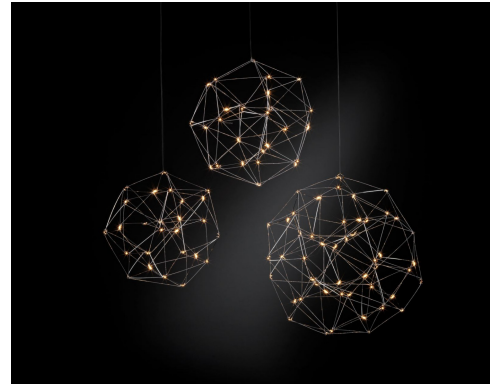

COSMOS GLOBE COSMOS GLOBE 100

design by

jan pauwels

year of design

2017

material

nickel, brass, copper or black brass

**DESCRIPTION**

productname: cosmos globe cosmos globe 100  
colour: nickel  
environment: indoor

**DIMENSIONS**

	cm	inch
length:	0	0.0
width:	0	0.0
height:	0	0.0
diameter:	100	39.4
cables:	200	78.7
canopy:	d.25	d.9,8

**LAMPS INCLUDED**