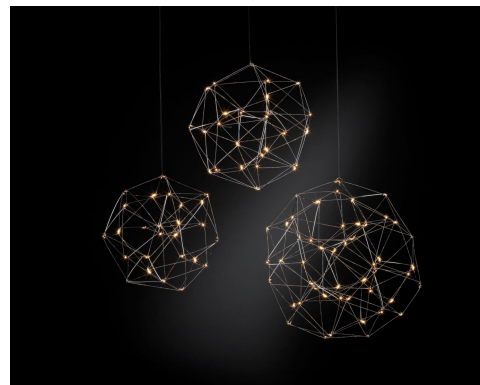

COSMOS GLOBE COSMOS GLOBE 120

design by

jan pauwels

year of design

2017

material

nickel, brass, copper, black brass

DESCRIPTION

productname: cosmos globe cosmos globe 120

colour: nickel

environment: indoor

DIMENSIONS

cm

inch

length:	0	0.0
width:	0	0.0
height:	0	0.0
diameter:	120	47.2
cables:	200	78.7
canopy:	d.30	d. 11,8

LAMPS INCLUDED

quantity: 157 x 12v/0,6w 2800k

cri led: >90

colourtemp. led: 2700k

lumenoutput led: 4710

TRANSFORMER

type: scpower kvf-12100-tdw

DIMMING

type: leading and trailing edge