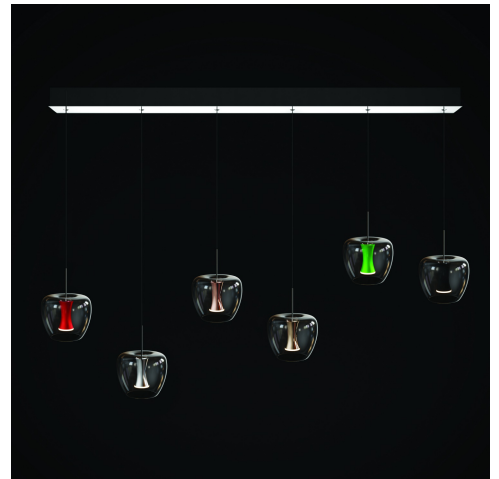

APPLE MOOD SMALL APPLE MOOD SMALL

design by
malika novi

year of design
2019

material
aluminium and glass

DESCRIPTION

productname: apple mood small apple mood
small
colour: clear glass, core can be choosen
environment: indoor

DIMENSIONS

	cm	inch
length:	0	0.0
width:	0	0.0
height:	9	3.7
diameter:	11	4.5
cables:	200	78.7
canopy:	several options possible	several options possible

LAMPS INCLUDED

quantity: led 2,5w, 2700k

cri led: 90+
colourtemp. led: 2700k
lumenoutput led: 200

TRANSFORMER

type: scpower kvf-12008-td

DIMMING

type: leading and trailing edge

WEIGHT

	size of box (cm)
nett:	0.50
gross:	1.00

CLASSIFICATIONS

ul no
ip 20 yes