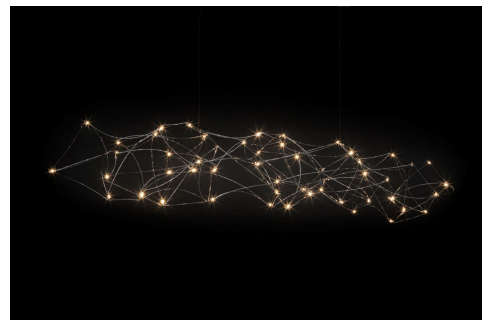

TESS 125

design by

jan pauwels

year of design

2020

material

nickel, brass, copper or black brass

DESCRIPTION

productname:	tess 125
colour:	nickel, brass, copper or black brass
environment:	indoor

DIMENSIONS

	cm	inch
length:	125	49.2
width:	40	15.7
height:	30	11.8
diameter:	0	0.0
cables:	200	78.7
canopy:		

LAMPS INCLUDED

quantity:	32 x 12v/0,6w led 2800k
-----------	-------------------------

cri led:	90+
colourtemp. led:	2800k
lumenoutput led:	960

TRANSFORMER

type:	scpower kvf-12030-tdw
-------	-----------------------

DIMMING