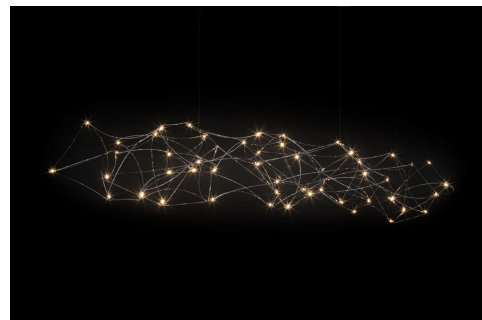

TESS 180

design by  
jan pauwels

year of design  
2020

material  
nickel, brass, copper or black brass

DESCRIPTION

productname: tess 180  
colour: nickel, brass, copper or black  
brass  
environment: indoor

DIMENSIONS

	cm	inch
length:	180	70.9
width:	40	15.7
height:	30	11.8
diameter:	0	0.0
cables:	200	78.7
canopy:		

LAMPS INCLUDED

quantity: 46 x 12v/0,6w led 2800k

cri led: 90+  
colourtemp. led: 2800k  
lumenoutput led: 1380