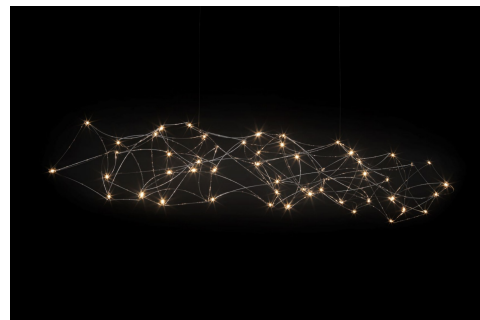

TESS 200

design by
jan pauwels

year of design
2020

material
nickel, brass, copper or black brass

DESCRIPTION

productname: tess 200
colour: nickel, brass, copper or black
brass
environment: indoor

DIMENSIONS

	cm	inch
length:	200	78.7
width:	40	15.7
height:	30	11.8
diameter:	0	0.0
cables:	200	78.7
canopy:		

LAMPS INCLUDED

quantity: 51 x 12v/0,6w led

cri led: 90+
colourtemp. led: 2800k
lumenoutput led: 1530

TRANSFORMER