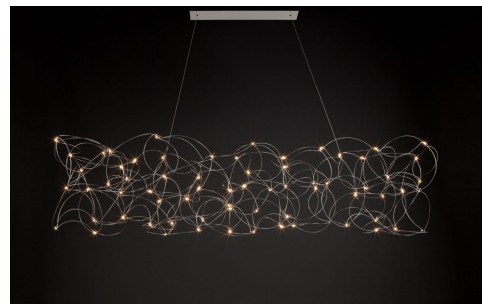

SIRIO 125

design by  
jan pauwels

year of design  
2019

material  
nickel, brass, copper or black brass

DESCRIPTION

productname: sirio 125  
colour: nickel, brass, copper or black  
brass  
environment: indoor

DIMENSIONS

	cm	inch
length:	125	49.2
width:	40	15.7
height:	40	15.7
diameter:	0	0.0
cables:	200	78.7
canopy:		

LAMPS INCLUDED

quantity: 50 x 12v/0,6w ledboard, 2800k

cri led: 90+  
colourtemp. led: 2800  
lumenoutput led: 1500

TRANSFORMER

type: scpower kvf-12030-tdw

DIMMING

type: leading and trailing edge

WEIGHT

		size of box (cm)
nett:	4.00	130x65x50cm 60x30x25cm
gross:	8.00	

CLASSIFICATIONS

ul no  
ip 20 yes