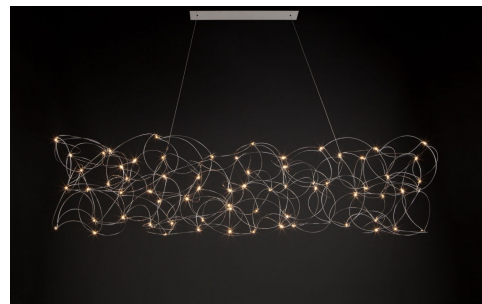

SIRIO 180

design by
jan pauwels

year of design
2019

material
nickel, brass, copper or black brass

DESCRIPTION

productname: sirio 180
colour: nickel, brass, copper or black
brass
environment: indoor

DIMENSIONS

	cm	inch
length:	180	70.9
width:	40	15.7
height:	40	15.7
diameter:	0	0.0
cables:	200	78.7
canopy:		

LAMPS INCLUDED

quantity: 70 x 12v/0,6w ledboard 2800k

cri led: 90+
colourtemp. led: 2800
lumenoutput led: 2100

TRANSFORMER

type: scpower kvg-12060-tdw

DIMMING

type: leading and trailing edge

WEIGHT

		size of box (cm)
nett:	4.50	200x65x50cm 60x30x25cm
gross:	8.00	

CLASSIFICATIONS

ul no
ip 20 yes