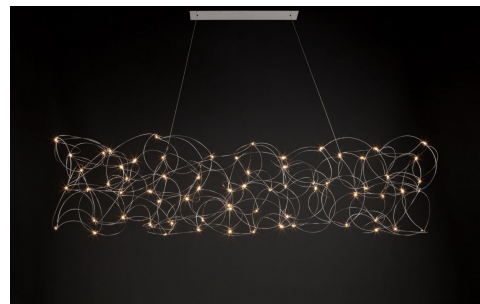

SIRIO 200

design by
jan pauwels

year of design
2019

material
nickel, brass, copper or black brass

DESCRIPTION

productname: sirio 200
colour: nickel, brass, copper or black
brass
environment: indoor

DIMENSIONS

	cm	inch
length:	200	78.7
width:	40	15.7
height:	40	15.7
diameter:	0	0.0
cables:	200	78.7
canopy:		

LAMPS INCLUDED

quantity: 80 x ledboard 12v/0,6w 2800k

cri led: 90+
colourtemp. led: 2800
lumenoutput led: 2400

TRANSFORMER

type: scpower kvf-12060-tdw

DIMMING

type: leading and trailing edge

WEIGHT

		size of box (cm)
nett:	4.50	200x65x50cm 60x30x25cm
gross:	8.00	

CLASSIFICATIONS

ul no
ip 20 yes