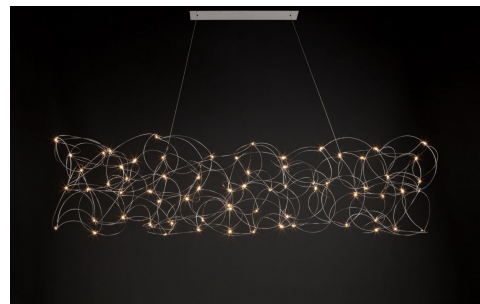

SIRIO DISC 70

design by
jan pauwels

year of design
2019

material
nickel, brass, copper or black brass

DESCRIPTION

productname: sirio disc 70
colour: nickel, brass, copper or black
brass
environment: indoor

DIMENSIONS

	cm	inch
length:	0	0.0
width:	0	0.0
height:	25	9.8
diameter:	70	27.6
cables:	200	78.7
canopy:		

LAMPS INCLUDED

quantity: 50 x ledboard 12v/0,6w 2800k

cri led: 90+
colourtemp. led: 2800
lumenoutput led: 1500

TRANSFORMER

type: scpower kvf-12030-tdw

DIMMING

type: leading and trailing edge

WEIGHT

		size of box (cm)
nett:	3.50	75x75x55cm
gross:	15.00	

CLASSIFICATIONS

ul no
ip 20 yes