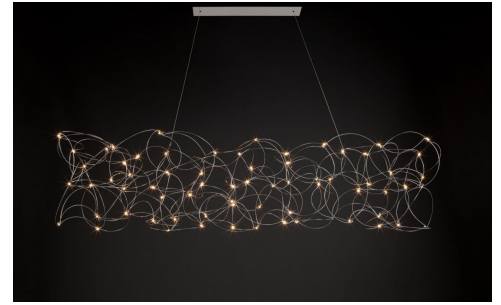

SIRIO DISC 130

design by
jan pauwels

year of design
2019

material
nickel, brass, copper or black brass

DESCRIPTION

productname: sirio disc 130
colour: nickel, brass, copper or black
brass
environment: indoor

DIMENSIONS

	cm	inch
length:	0	0.0
width:	0	0.0
height:	35	13.8
diameter:	130	51.2
cables:	200	78.7
canopy:		

LAMPS INCLUDED

quantity: 130 x ledboard 12v/0,6w 2800k

cri led: 90+
colourtemp. led: 2800
lumenoutput led: 3900

TRANSFORMER

type: scpower kvf-12100-tdw

DIMMING

type: leading and trailing edge

WEIGHT

		size of box (cm)
nett:	6.50	140x45x155cm
gross:	35.00	

CLASSIFICATIONS

ul no
ip 20 yes