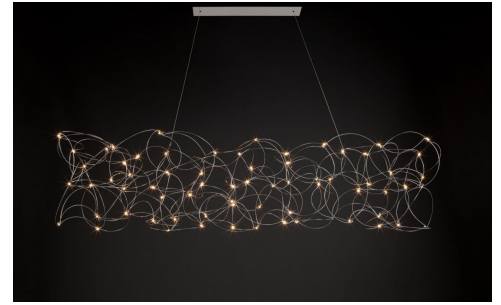

SIRIO DISC 200

design by
jan pauwels

year of design
2019

material
nickel, brass, copper or black brass

DESCRIPTION

productname: sirio disc 200
colour: nickel, brass, copper or black
brass
environment: indoor

DIMENSIONS	cm	inch
length:	0	0.0
width:	0	0.0
height:	40	15.7
diameter:	200	78.7
cables:	200	78.7
canopy:		

LAMPS INCLUDED

quantity: 200 x ledboard 12v/0,6w 2800k

cri led: 90+
colourtemp. led: 2800
lumenoutput led: 6000

TRANSFORMER

type: scpower kvf-12200-tdw

DIMMING

type: leading and trailing edge

WEIGHT	size of box (cm)	
nett:	6.00	210x45x225cm
gross:	65.00	

CLASSIFICATIONS

ul no
ip 20 yes