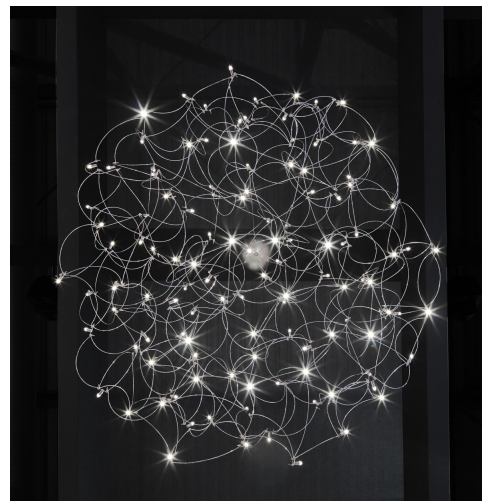

**CURLED DISC 200**

design by  
jan pauwels

year of design  
2011

material  
nickel, brass, copper or black brass

**DESCRIPTION**

productname: curled disc 200  
colour: nikkell  
environment: indoor

**DIMENSIONS**

	cm	inch
length:	0	0.0
width:	0	0.0
height:	40	15.7
diameter:	200	78.7
cables:	200	78.7
canopy:	20	7.9

**LAMPS INCLUDED**

quantity: 200 x 0.33w e10 12v filament led

cri led: 80  
colourtemp. led: 2600-2700k  
lumenoutput led: 4600

**TRANSFORMER**

type: scpower kcv-12100-tdw

**DIMMING**

type: leading and trailing edge

**WEIGHT**

		size of box (cm)
nett:	6.00	210x45x225
gross:	65.00	

**CLASSIFICATIONS**

ul no  
ip 20 yes